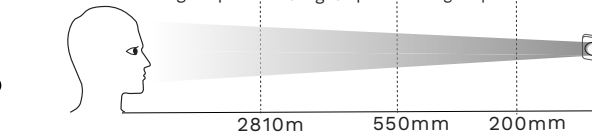

		120-277V 220-240V 347V 50/60Hz	IP 66	IK	
				PC 10	GLASS 08

	Midi	Maxi
A	500mm 19.7 in	650mm 25.6 in
B	88mm 3.5 in	92mm 3.6 in
CxS	0.022m ² 0.9 in ²	0.021m ² 0.83 in ²
kg	13 kg	20 kg
lb	28.7 lb	44.1 lb